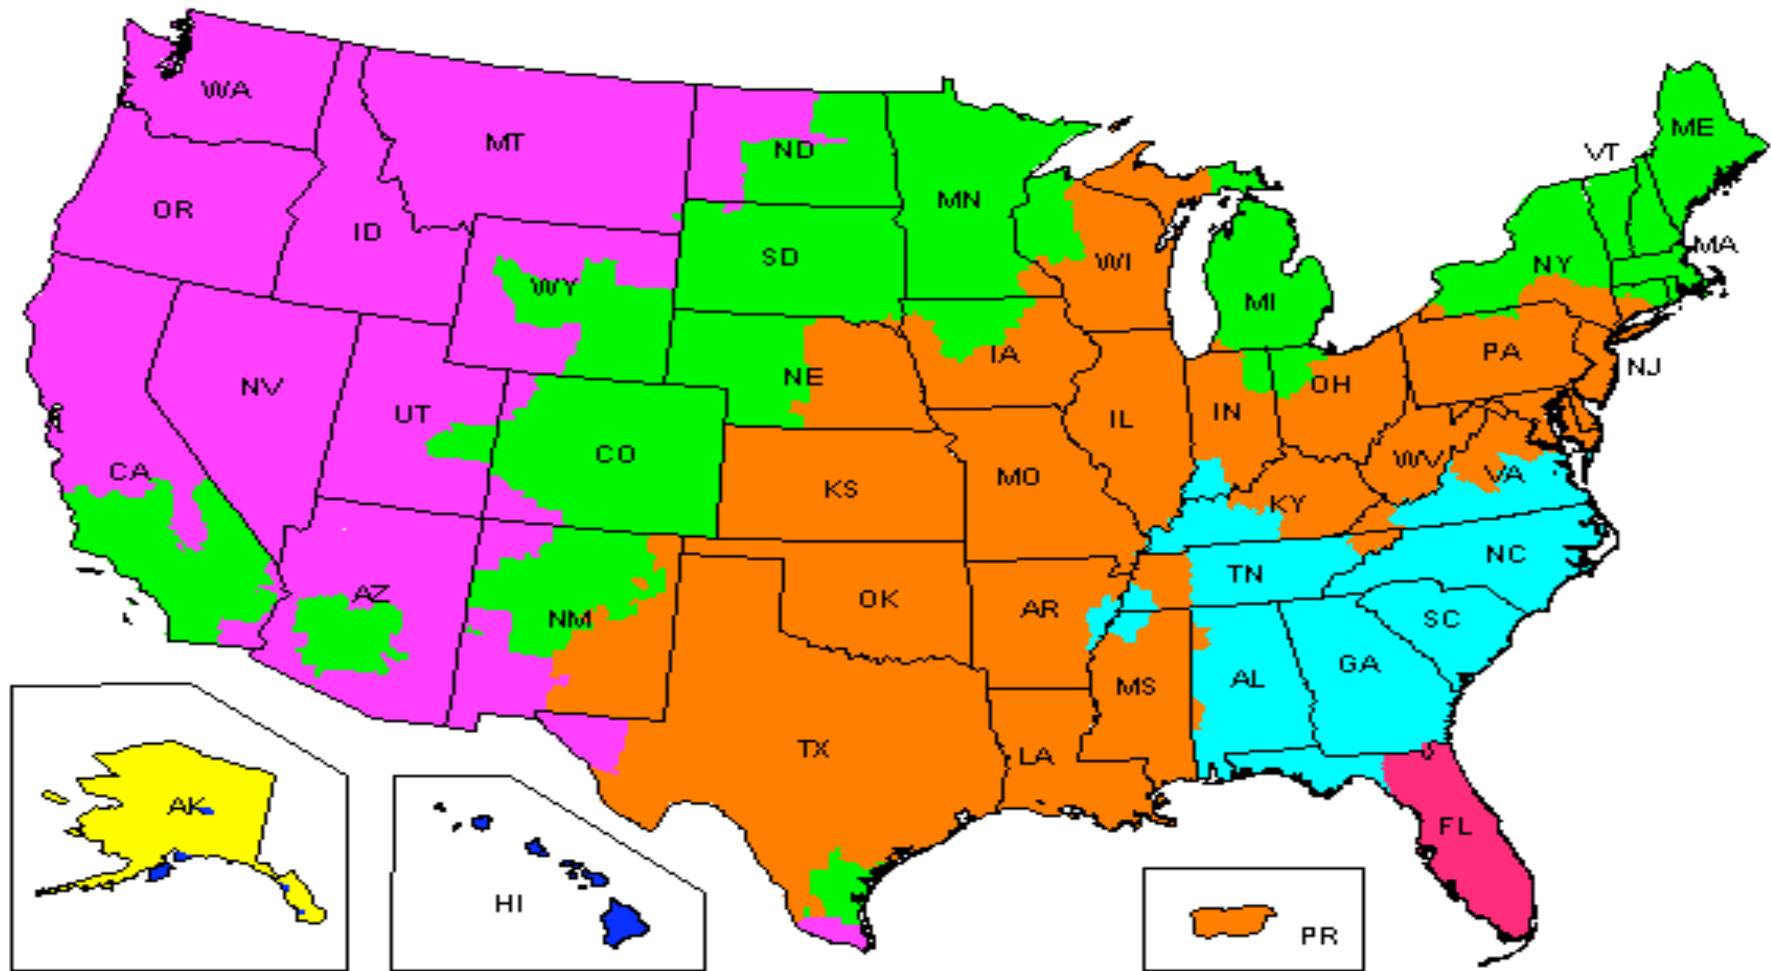

# FED EX GROUND SERVICE / SOUTH FLORIDA DISTRIBUTION

1 Day 2 Days 3 Days 4 Days 5 Days 6 Days 7+ Days

# UPS GROUND SERVICE / SOUTH FLORIDA DISTRIBUTION CENTER

**YELLOW: NEXT DAY GROUND**  
**BROWN: SECOND DAY GROUND**